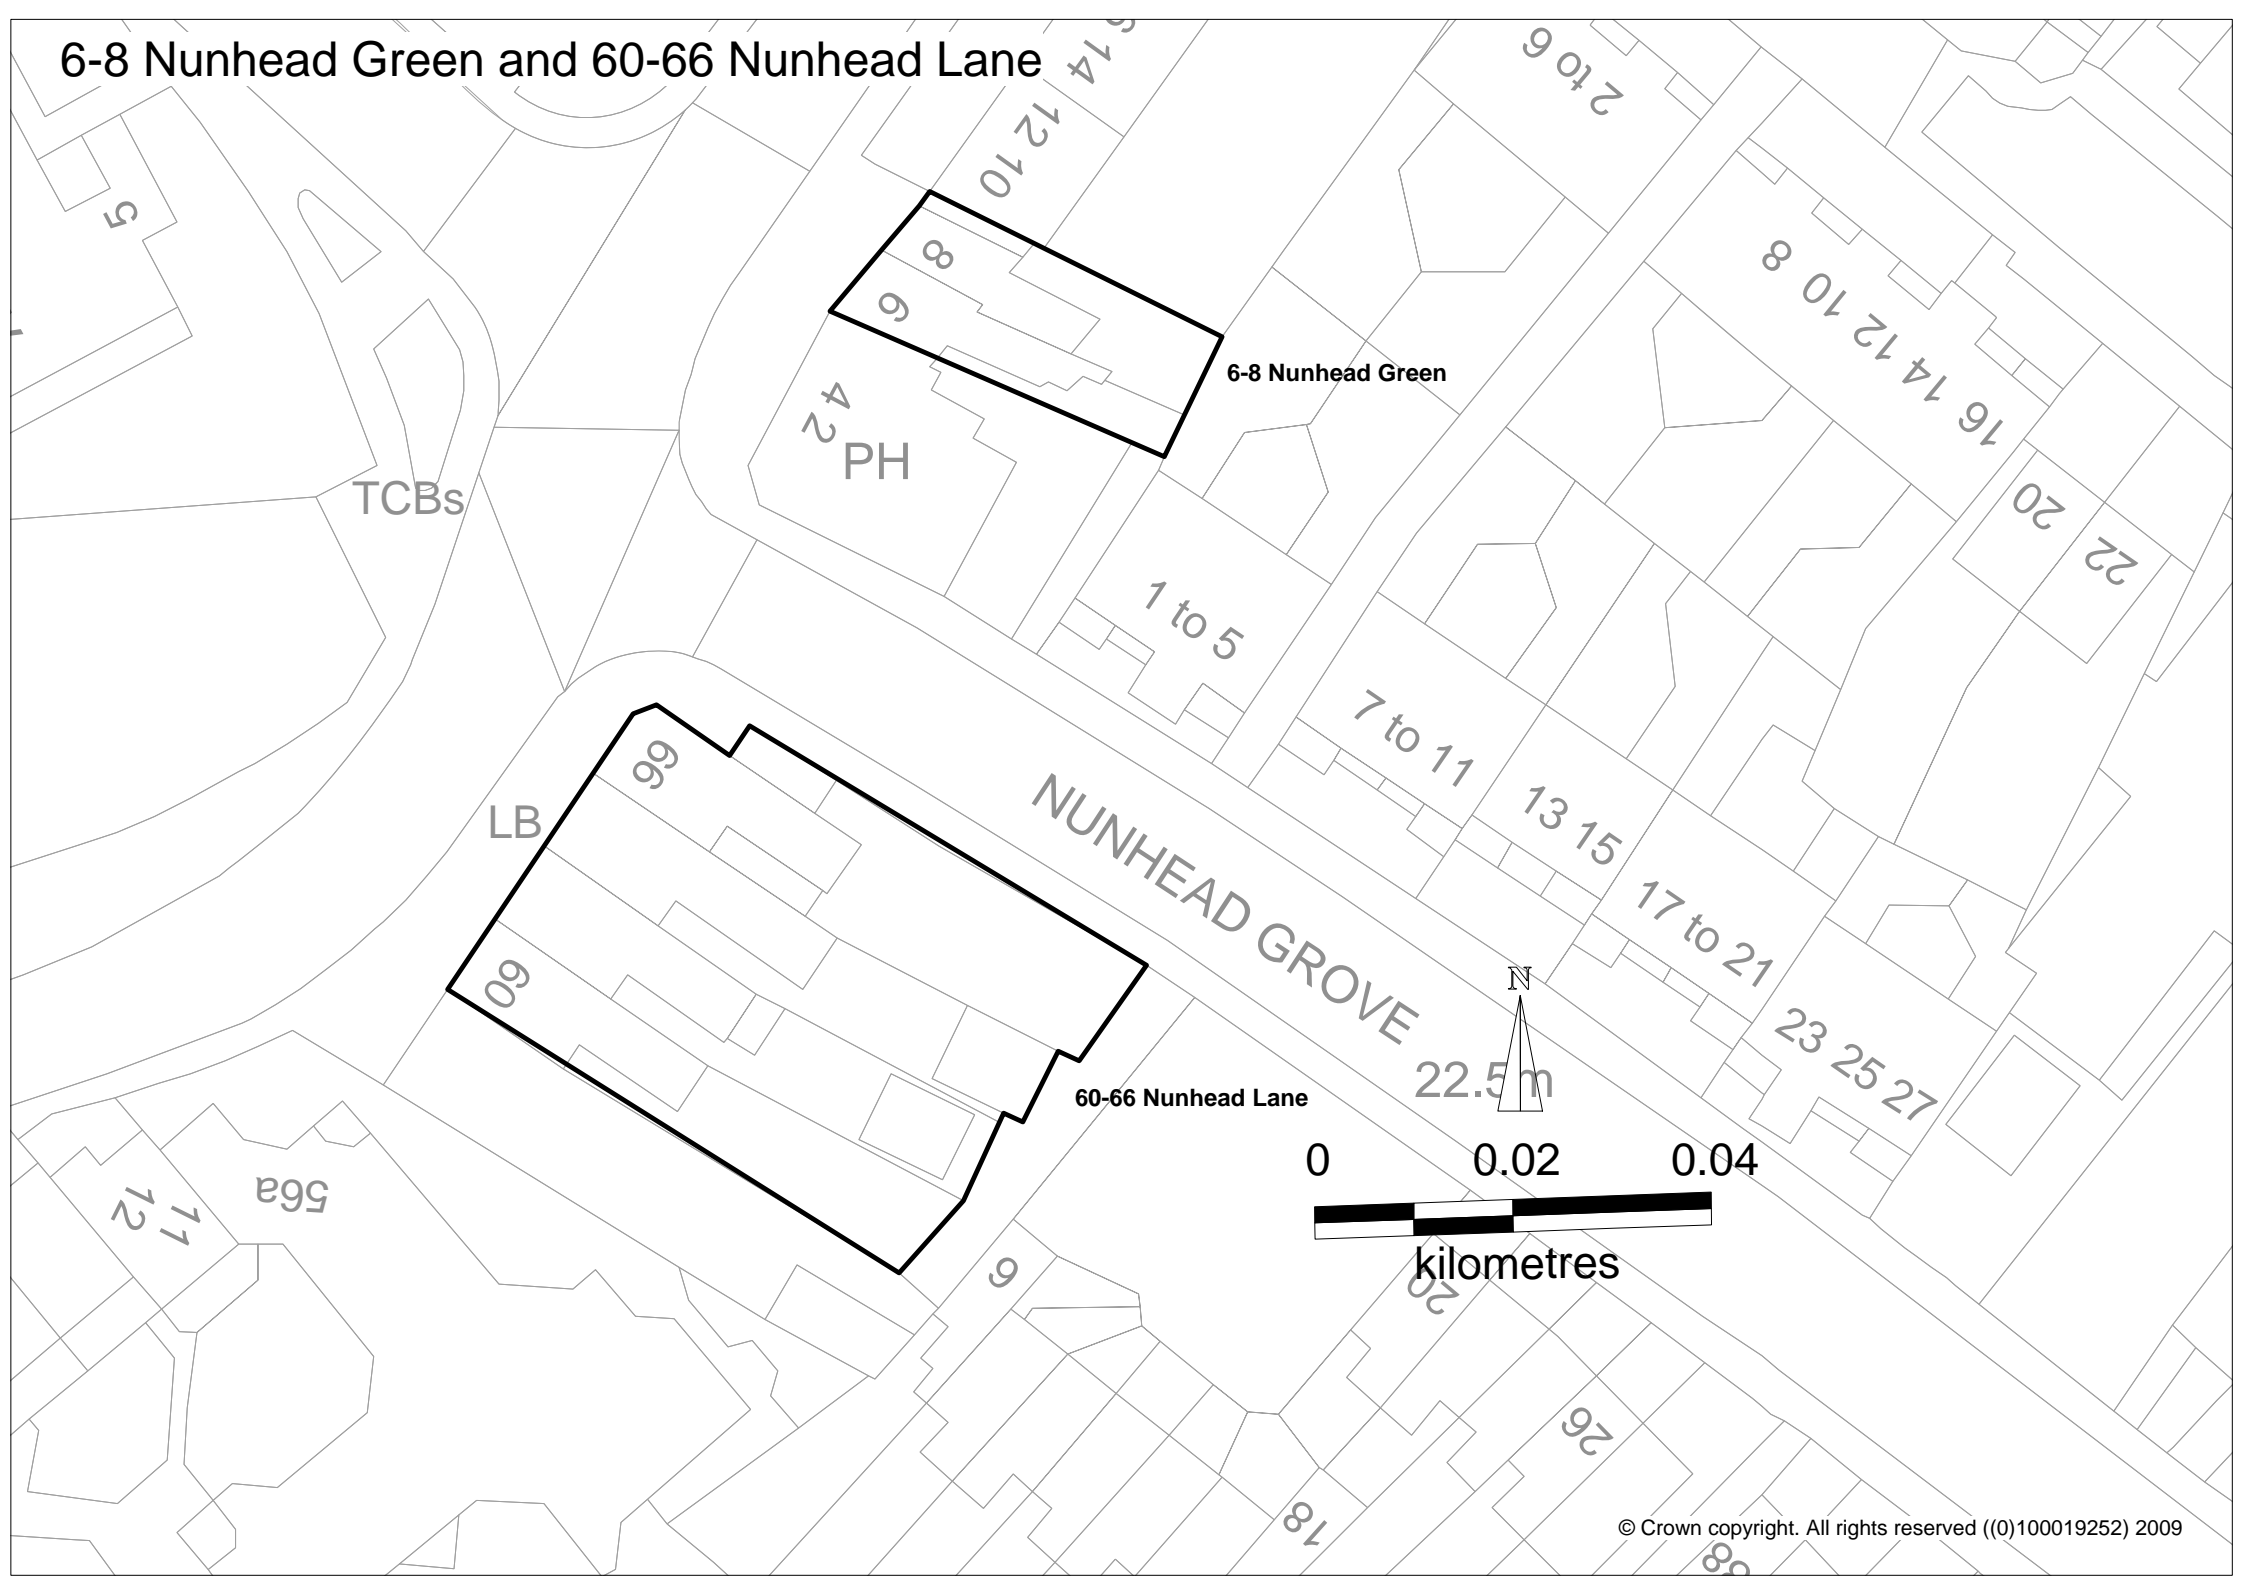

6-8 Nunhead Green and 60-66 Nunhead Lane

6-8 Nunhead Green

60-66 Nunhead Lane

NUNHEAD GROVE

TCBs

N

0 0.02 0.04

kilometres